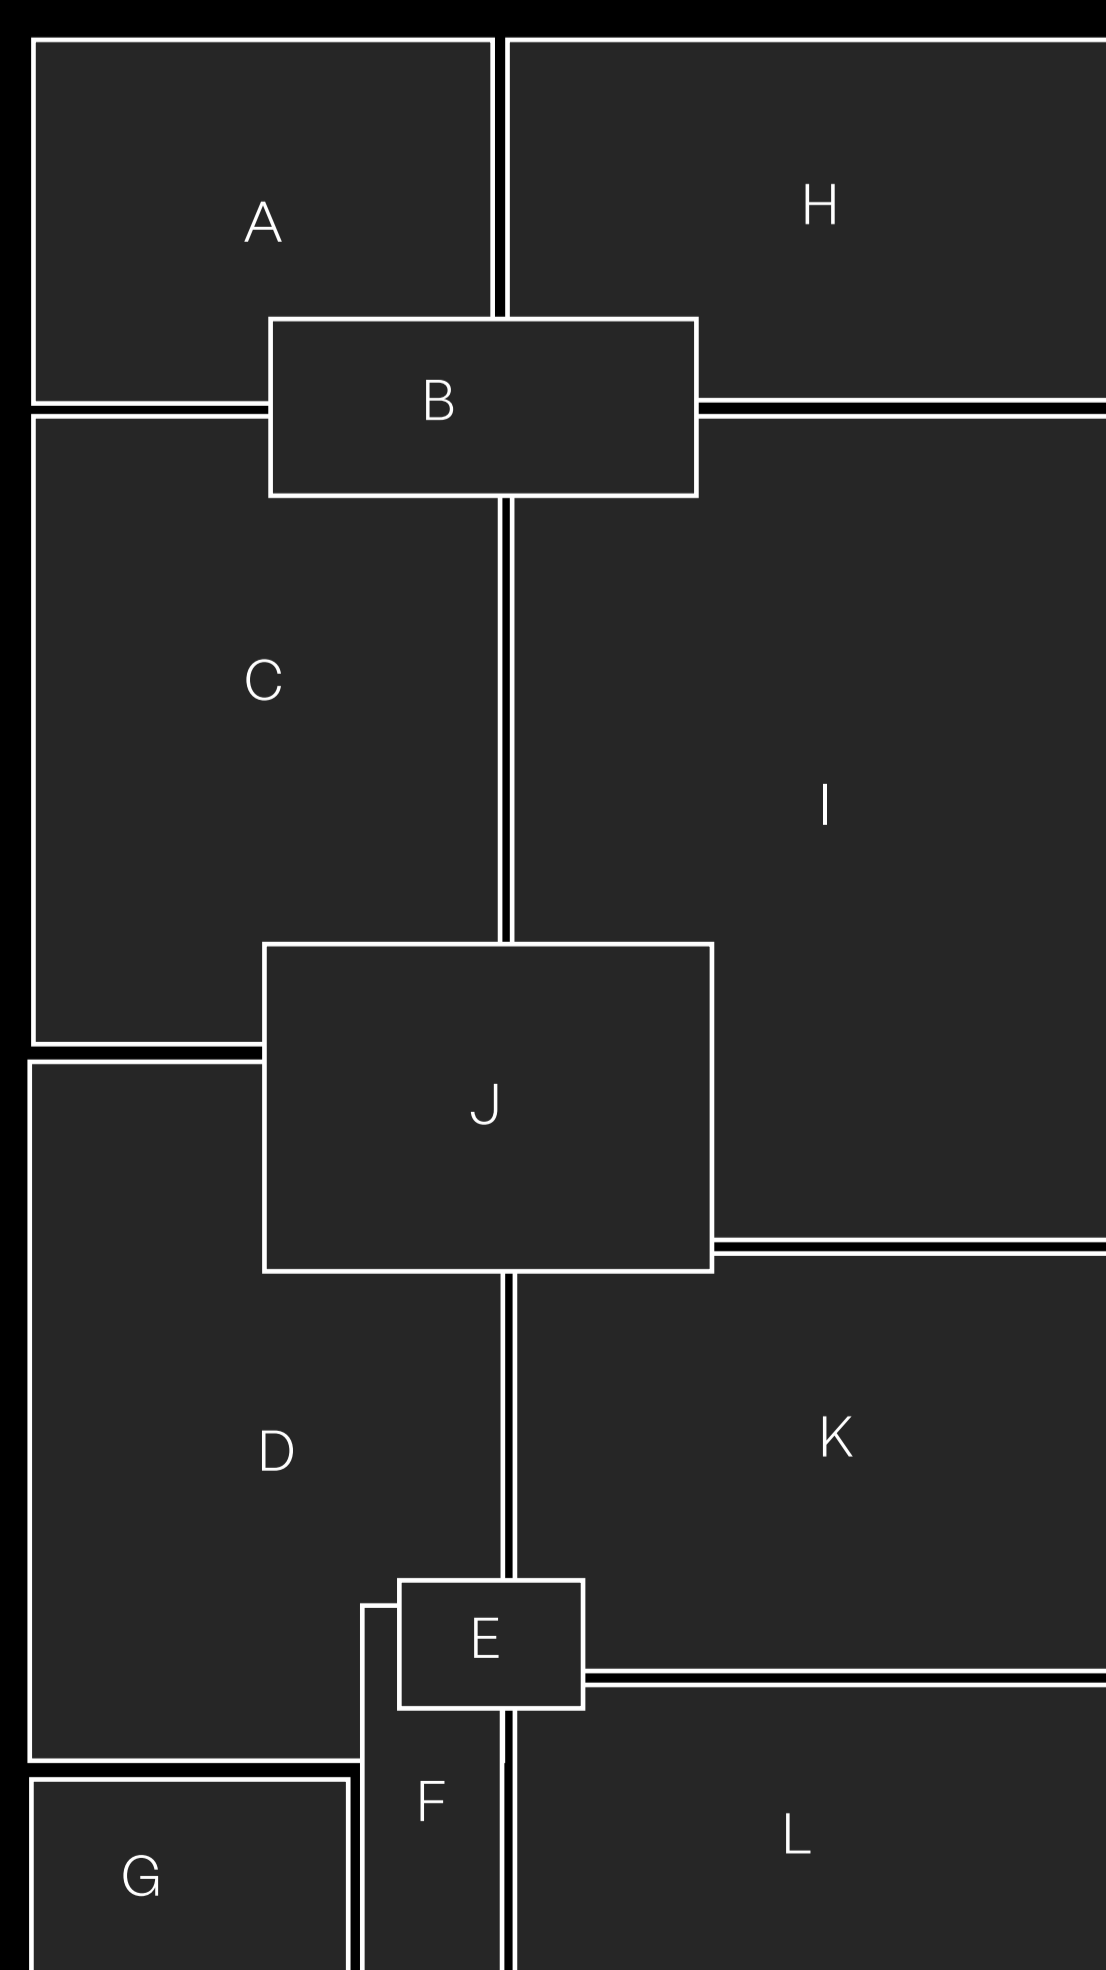

DEL-REY

Dark Scheme

- A — Kitchen Splashback Tiles - Dark Grey - Satin Finish - 100 x 300mm
- B — Benchtop - Quantum Quartz - Luna White
- C — Joinery - Laminate - Polar White - Natural Finish
- D — Bathroom Floor and Feature Tile - Grigio - Lappardo - 300 x 600mm
- E — Bathroom Feature Shelf - Natural Oak - Matt Finish
- F — Bathroom Wall Tile - White Matt - 300 x 600mm
- G — External Paver - ECO - Grigio - EXT Finish - 600 x 600mm
- H — Artist Impression
- I — Main Flooring - Composite Timber - Stringy Bark
- J — Paint Colour Dulux - Lexicon
- K — Artist Impression
- L — Bedrooms ONLY - Carpet - Timeless - Light Shadow